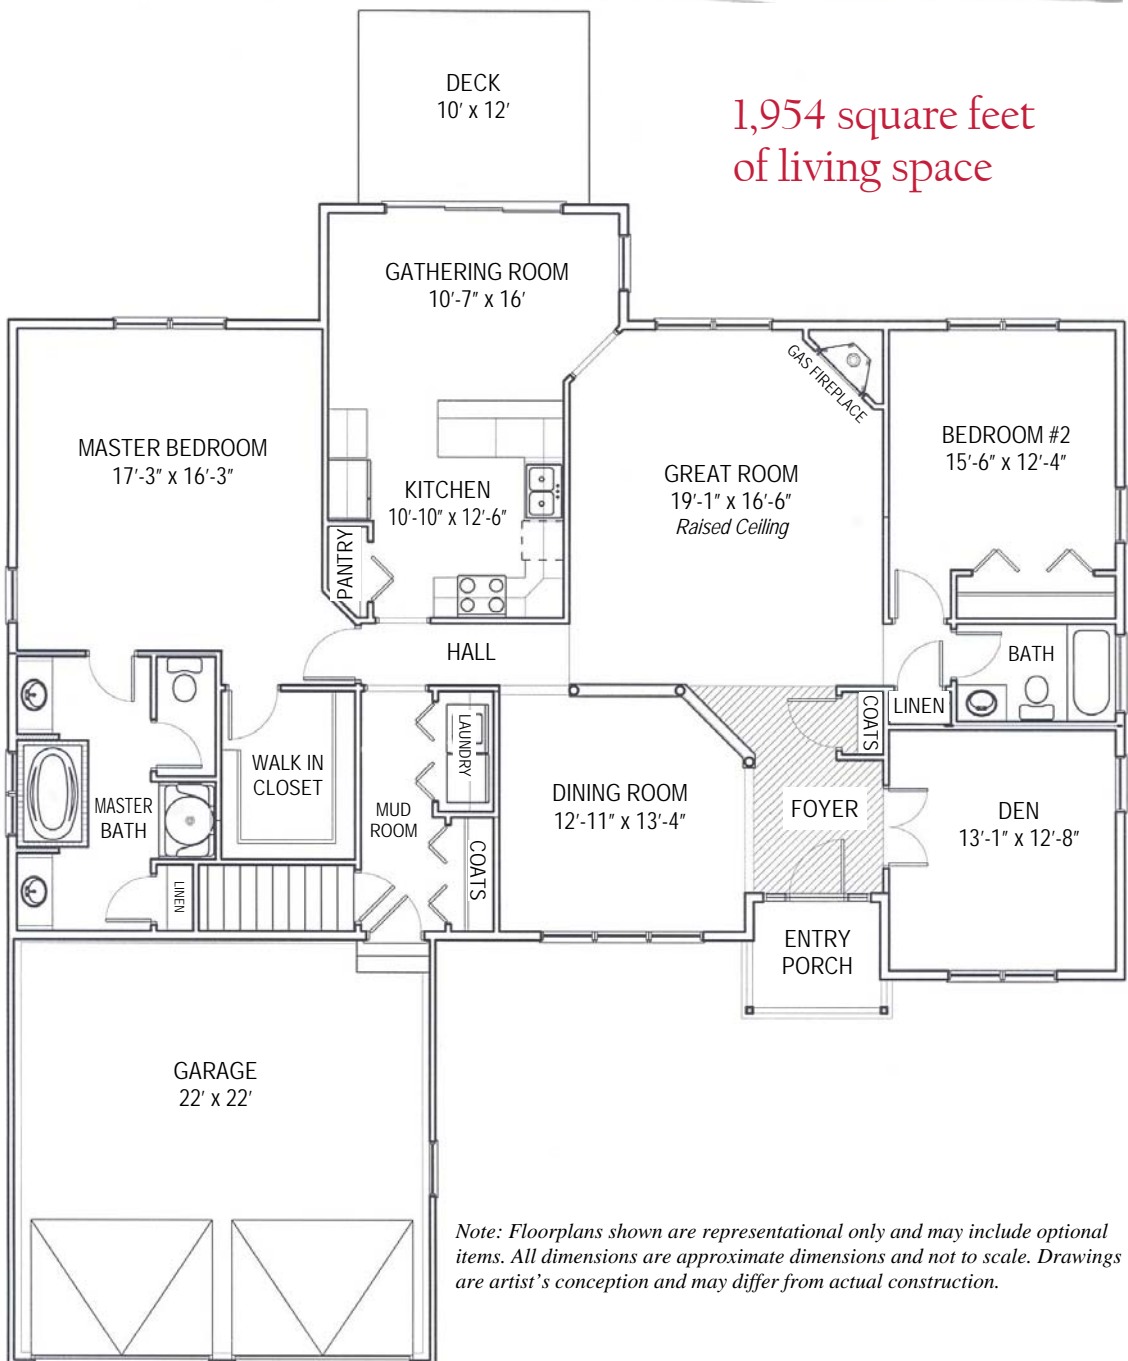

# The Hampton II

1,954 square feet  
of living space

*Note: Floorplans shown are representational only and may include optional items. All dimensions are approximate dimensions and not to scale. Drawings are artist's conception and may differ from actual construction.*